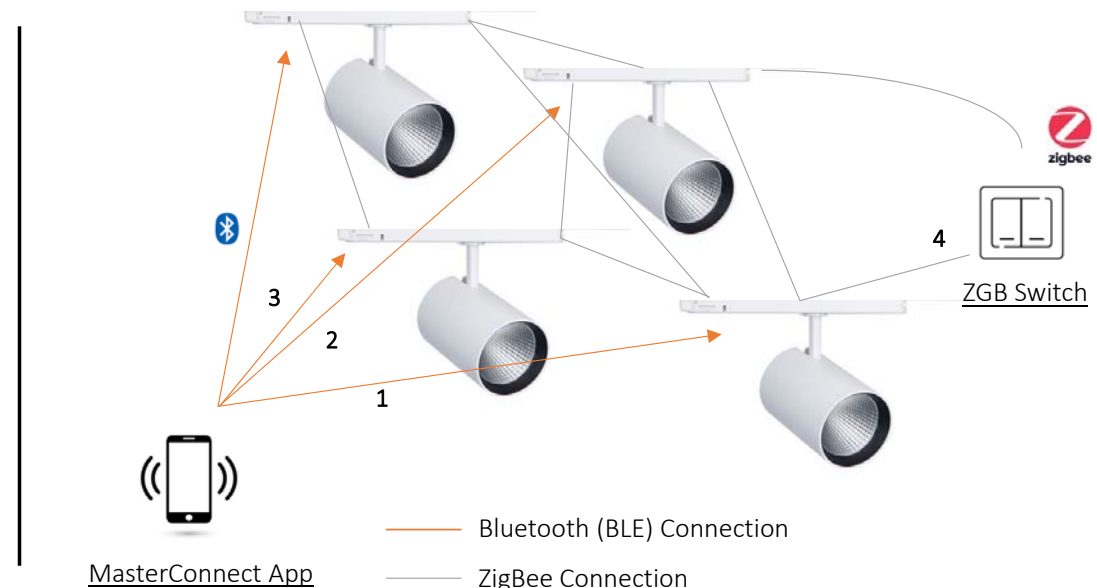

Use of Connected Luminaries Results to Energy and Cost Savings

Lival CC Wireless Connected Solutions offers you future proof wireless control of luminaries, delivering fast and simple installation with less accessories and components. It allows you to control individual light points – as well as groups – easy with options for parameters, light level settings and time sequences. Luminaries are controlled via MasterConnect App – free for downloading at Google PlayStore for Android and App Store for iPhones – and smart switches plus occupancy/daylight sensors (optional).

Make Your Store's Lighting Smart

Upgrade to energy efficient, connected lighting without changes over the existing track installation. No new control wires needed, resulting to **significant savings in installation time** (Measured up to 25-50%).

Energy and Cost Saving

By integrating occupancy sensors and daylight harvesting to your luminaire network, you can **save up to 80% in your energy consumption**.